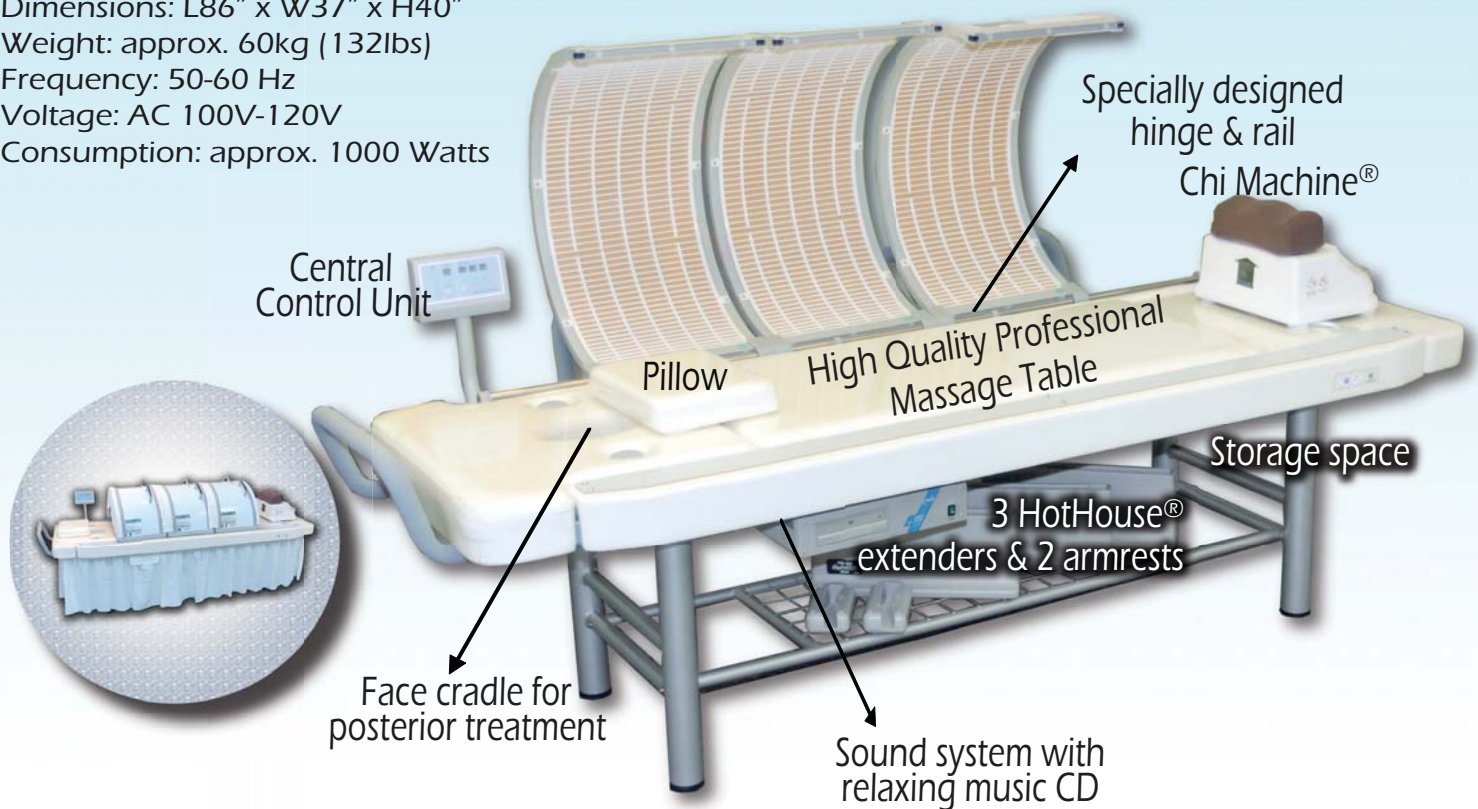

SOQI Bed Set

A Total Health Management Experience
Everyday!

What is the SOQI Bed Set?

- Ultimate Total Health Spa experience (1 Chi Machine & 3 HotHouses) built into a specialty designed massage table
- Comfortable & designed to provide the most relaxing experience of your life
- An effective way to achieve your daily exercise & wellness at home
- Perfect for everyone – home therapy, health clubs, fitness centres, spas etc...
- Durable, valuable & multi-functional
- Safe, simple & a natural way to good health!

Features:

Size Specifications:

Dimensions: L86" x W37" x H40"
Weight: approx. 60kg (132lbs)
Frequency: 50-60 Hz
Voltage: AC 100V-120V
Consumption: approx. 1000 Watts

3 HotHouses® with curtains

Testimonials: